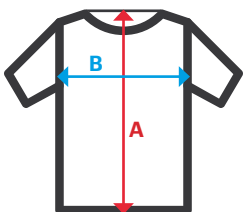

585

Striped Short Sleeve Scrub Top

- Lapel V-neck collar
- Contrasting colours
- Side slits
- **Three pockets:** 3 patch pockets

Twill. 65% polyester - 35% cotton / 115 gsm

XS / S / M / L / XL / 2XL / 3XL

05

05 Sky Blue

Sizes	Centre back length	Chest 1/2
XS	71	49
S	72	53
M	73	57
L	74	61
XL	75	65
2XL	76	69
3XL	77	73

Dimensions in cm.

- **A:** Centre back length
- **B:** Chest 1/2