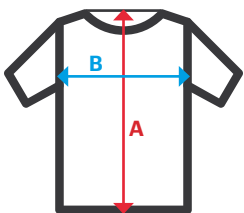

305512

Short Sleeve High Visibility Cotton Polo Shirt

- Button closure at front
- Reflective tape on torso and sleeves
- Ribbed collar
- **One pocket:** 1 patch pocket on chest

Piqué. 55% cotton - 45% polyester / 150 gsm

S / M / L / XL / 2XL / 3XL

20 **19**

20 Neon Yellow / 19 Neon Orange

Sizes	Centre back length	Chest 1/2
S	70,8	50
M	72,8	52
L	74,8	56
XL	76,8	60
2XL	78,8	64
3XL	80,8	68

Dimensions in cm.

- **A:** Centre back length
- **B:** Chest 1/2