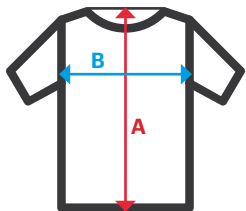

## Soft Shell Jacket

- Front zip in contrasting colour
- Inner upturned cover flap with zip cover
- Black contrasting colour on zips, pullers
- Adjustable Velcro cuffs
- Elbow Darts
- **Five pockets:** 3 welt pockets with watertight zips, 2 patch pocket on the inside

**Soft-shell with fleece lining and TPU membrane.**

**Outside.** 94% polyester - 6% elastane / 280 gsm

**Lining.** 100% polyester / 130 gsm

**XS / S / M / L / XL / 2XL / 3XL**

08 Grey / 00 Black / 61 Navy Blue / 12 Red

Sizes	Centre back length	Chest 1/2
XS	69,5	47,5
S	71	51,5
M	72,4	55,5
L	73,8	59,5
XL	75,2	63,5
2XL	76,6	67,5
3XL	78	71,5

Dimensions in cm.

- **A:** Centre back length
- **B:** Chest 1/2