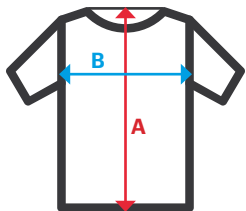

**XS / S / M / L / XL / 2XL / 3XL**

07 White / 08 Grey / 00 Black / 61 Navy Blue / 03 Hunter's Green / 12 Red

Sizes	Centre back length	Chest 1/2
XS	70	47
S	71	51
M	72	55
L	73	59
XL	74	63
2XL	75	67
3XL	76	71

Dimensions in cm.

- **A:** Centre back length
- **B:** Chest 1/2