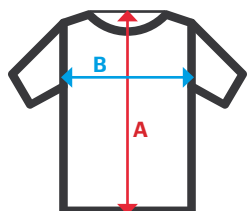

## High Visibility Short Sleeve Polo Shirt

- Button closure at the front
- Reflective tape on torso
- Ribbed collar and cuffs
- **One pocket:** 1 patch pocket on chest

**Bird-Eye.** 100% polyester / 160 gsm

S / M / L / XL / 2XL / 3XL / 4XL / 5XL

20 19

20 Neon Yellow / 19 Neon Orange

Sizes	Centre back length	Chest 1/2
S	70,2	48
M	72,2	52
L	74,2	56
XL	76,2	60
2XL	78,2	64
3XL	80,2	68
4XL	82,2	72
5XL	84,2	76

Dimensions in cm.

- **A:** Centre back length
- **B:** Chest 1/2