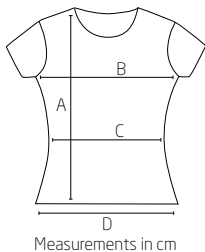

Ruth

		S	M	L	XL
A	total length	64	66	68	70
B	1/2 chest width	41	44,5	47	49,5
C	1/2 waist width	35,5	39	41,5	44
D	1/2 bottom width	42,5	45	47,5	50

Errors and mistakes are possible. Generally normal tolerances are acceptable.
Version 01.2015