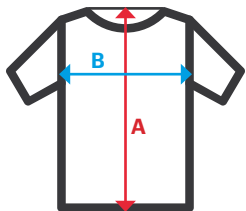

105702

Half-Zip Sweatshirt

- Turtleneck sweatshirt with half-zip
- Ribbed cuffs and waist
- Brushed fleece
- Anti-pilling treatment

Fleece. 65% polyester - 35% cotton / 260 gsm

XS / S / M / L / XL / 2XL / 3XL

07 White / 48 Heather Dark Grey / 00 Black / 61 Navy Blue / 12 Red

Sizes	Centre back length	Chest 1/2
XS	58,6	47,3
S	60,6	51,3
M	62,6	55,3
L	64,1	59,3
XL	66,1	63,3
2XL	67,6	67,3
3XL	69,1	71,3

Dimensions in cm.

- **A:** Centre back length
- **B:** Chest 1/2