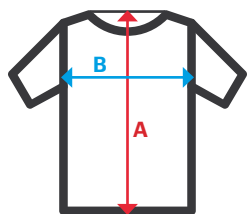

105508S

Men's Short Sleeve Stretch Polo Shirt

- Front buttons
- Ribbed neck and sleeve cuffs
- Side openings

Piqué. 96% cotton - 4% elastane / 200 gsm

S / M / L / XL / 2XL / 3XL

07 White / 08 Grey / 00 Black / 61 Navy Blue / 12 Red

Sizes	Centre back length	Chest 1/2
S	69,5	52
M	71,5	54
L	73,5	56
XL	75,5	58
2XL	77,5	60
3XL	79,5	62

Dimensions in cm.

- **A:** Centre back length
- **B:** Chest 1/2