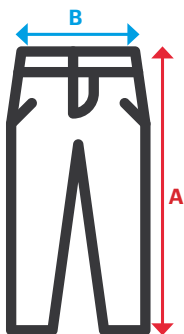

## Trekking Stretch Trousers

- Slim fit
- Front zip with button
- Side elastic waistband
- Double safety seam
- **Six pockets:** 2 French pockets, 1 left-leg automatic pocket with cover flap, 1 left-leg inverted zip pocket, 2 back patch pockets with inverted zips

**Stretch.** 86% polyester - 14% elastane / 180 gsm

**S / M / L / XL / 2XL / 3XL**

08 Grey + 00 Black / 61 Navy Blue + 00 Black / 46 Sandy Beige + 00 Black

SolidMatch

Sizes	Total length	Waist stretched 1/2
S	105,1	41
M	106,1	45
L	107,2	49
XL	108,2	53
2XL	109,3	57
3XL	110,3	61

Dimensions in cm.

- **A:** Total length
- **B:** Waist stretched 1/2