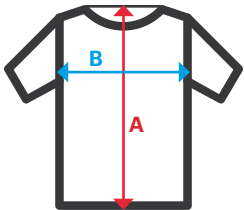

## Fine-Knit Women's Jacket

- Anti-pilling treatment
- Button closure at the front
- Ribbed neck, cuffs and waistband
- **Two pockets:** 2 lower patch pockets

**Ribbed knit.** 100% acrylic / Gauge 12

**S / M / L / XL / 2XL**

01

01 Dark Blue

Sizes	Centre back length	Chest 1/2
S	60	49
M	64	53
L	68	57
XL	72	61
2XL	76	65

Dimensions in cm.

- **A:** Centre back length
- **B:** Chest 1/2